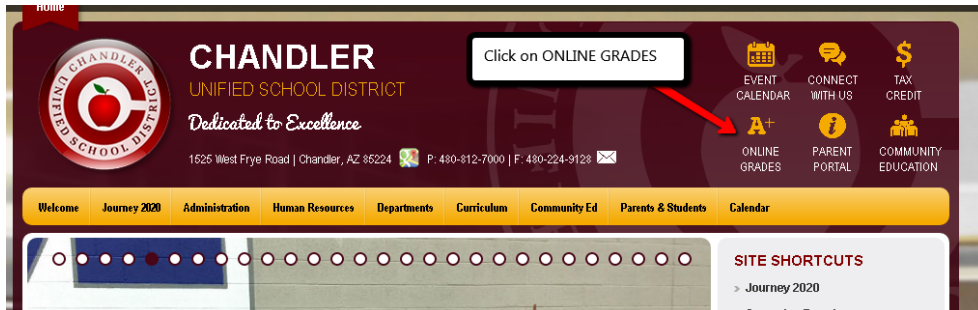

Students Logging Into Think Central

URL: www.cusd80.com

Click on Online Grades in the top right hand corner of the page.

Login to the student portal using your computer username and password. (*Hint: S + Student#*)

You will click on CUSD Student Links on the left hand side menu closer to the bottom of the screen.