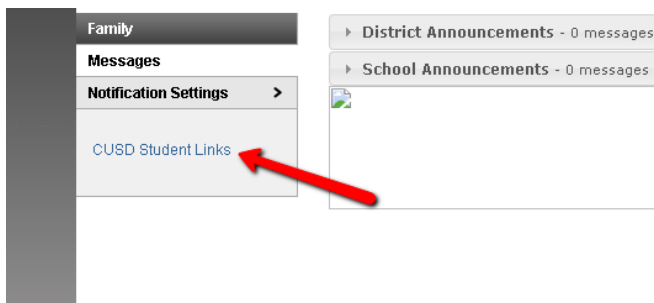

Students Logging Into Think Central

URL: www.cusd80.com

Click on Online Grades in the top right hand corner of the page.

Login to the student portal using your computer username and password. (*Hint: S + Student#*)

You will click on CUSD Student Links on the left hand side menu closer to the bottom of the screen.

A new tab or window will open up with the available student links. Click on the **Think Central** application.